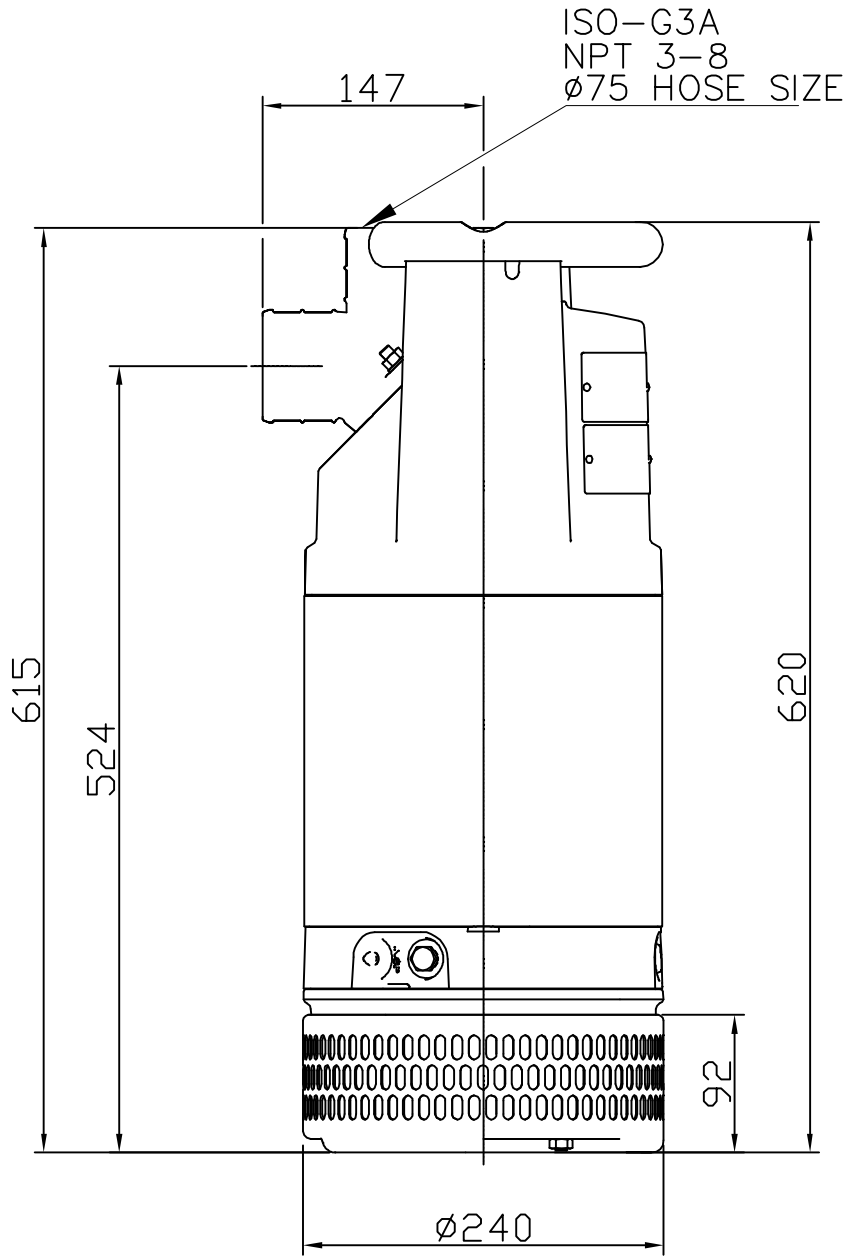

ISO-metric

Screen opening 7X16

Weight(kg)

Total

KS 30

BS 32

Denomination
Dimensional drwg
BS,KS 2620.081,171 MT
ISO-G 3A

Drawn by NK	Checked by Ken	Date 090128
Scale 1:5		Reg no 5399
7308200		0