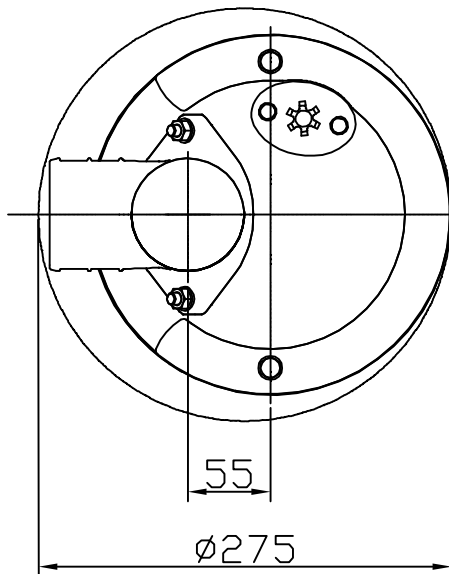

ISO-metric

Screen opening 7X16

Weight(kg)

Total

KS 30

BS 32

Denomination
Dimensional drwg
BS,KS 2620.081,171 MT
ISO-G 3A

Drawn by NK	Checked by Ken	Date 090128
Scale 1:5		Reg no 5399
7308200		0