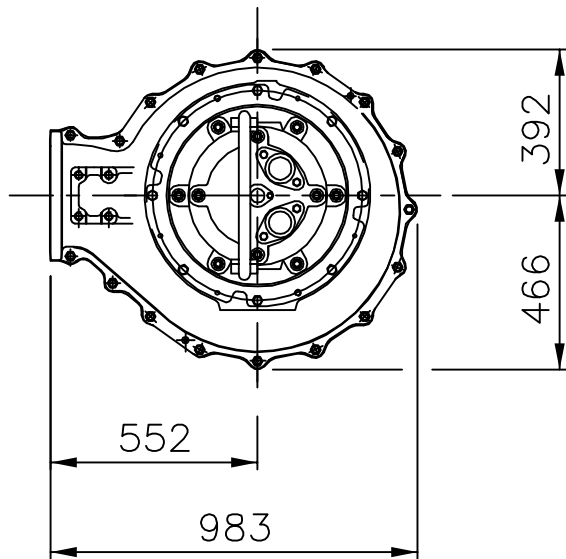

VIEW \boxtimes - \boxtimes

Weight (kg)
Total
HC 962/PU 890

ISO-metric

Denomination
Dimensional drwg
H 5560
DN 200

Drawn by	M.N	Checked by	P.U	Date	890803
Scale	1:20		Reg no	5599	
5504700				3	